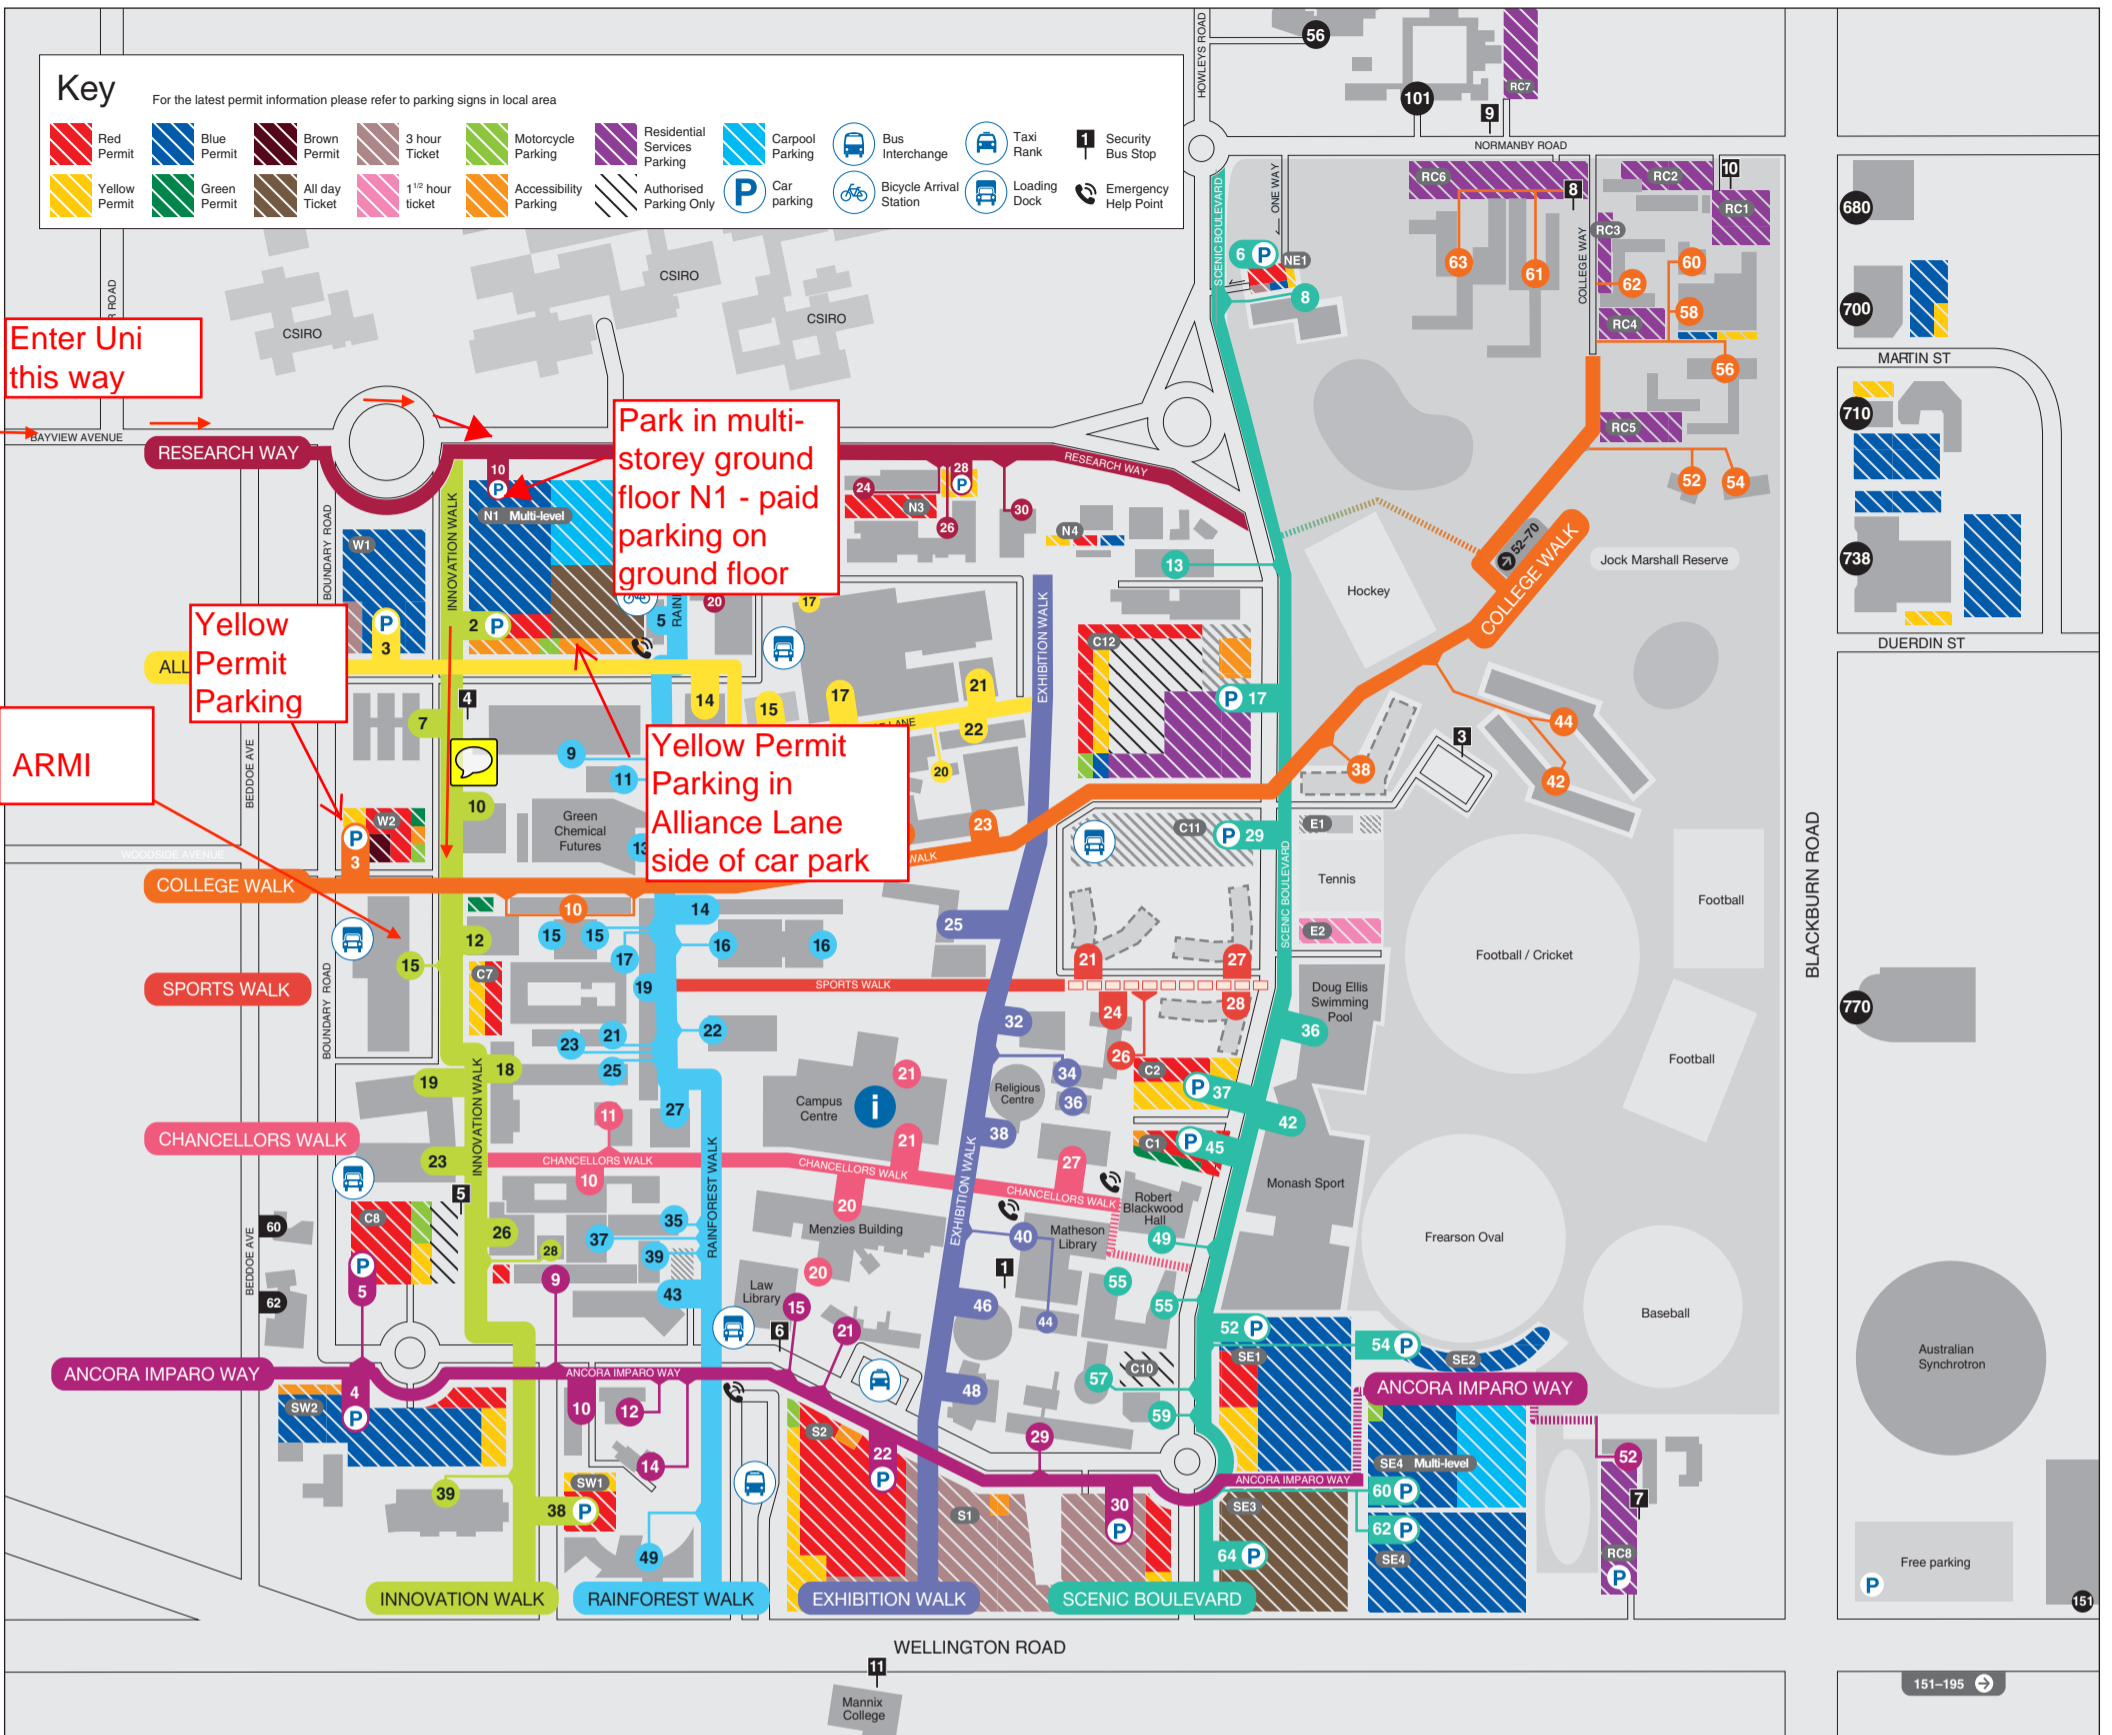

Monash University Clayton campus

Building/dept. name & number	Address
Alexander Theatre (7)	48 Exhibition Walk
Australian Pulp and Paper Institute (59)	15 Alliance Lane
Bicycle Arrival Station - James Gormley (80A)	5 Rainforest Walk
Biochemistry Laboratories (16)	11 Chancellors Walk
Biological Sciences (18)	25 Rainforest Walk
Biological Sciences Lecture Theatres S7-S8 (21)	21 Rainforest Walk
Biology (17)	18 Innovation Walk
Boiler House (38)	22 Research Way
Campus Centre (10)	21 Chancellors Walk
Central Science Block (19)	19 Rainforest Walk
Chancellery Building A (34)	27 Chancellors Walk
Chancellery Building B (38)	36 Exhibition Walk
Chancellery Building C (30)	34 Exhibition Walk
Chancellery Building D (30)	26 Sports Walk
Chancellery Building E (35)	24 Sports Walk
Chemistry (23)	17 Rainforest Walk
Doug Ellis Swimming Pool (1)	36 Scenic Boulevard
Education (6)	29 Ancora Imparo Way
Engineering 31 (31)	17 College Walk
Engineering 33 (33)	19 College Walk
Engineering 35 (35)	16 Alliance Lane
Engineering 36 (36)	18 Alliance Lane
Engineering 36A (36A)	20 Alliance Lane
Engineering 37 (37)	17 Alliance Lane
Engineering 69 (69)	22 Alliance Lane
Engineering 72 (72)	14 Alliance Lane
Engineering Examination Halls, EH1-EH4 (60)	23 College Walk
Facilities and Services Portables (40P)	24 Research Way
Facilities and Services, Central Store, Transport and Mail (56)	30 Research Way
Facilities and Services (40)	26 Research Way
Faculty of Information Technology (63)	25 Exhibition Walk
Faculty of Medicine Offices (64)	43 Rainforest Walk
Faculty Teaching - MBBS (15)	27 Rainforest Walk
First Year Biology (22)	23 Rainforest Walk
Gallery Building (55)	21 Ancora Imparo Way
Green Chemical Futures (86)	13 Rainforest Walk
Hargrave-Andrew Library (30)	13 College Walk
Information Services (67)	44 Exhibition Walk
Japanese Studies Centre (54)	12 Ancora Imparo Way
Jock Marshall Reserve	
Environmental Laboratories (42)	52 College Walk
John Monash Science School (84)	39 Innovation Walk
Krongold Centre (5)	57 Scenic Boulevard
Law Building (12)	15 Ancora Imparo Way
Law Library (12)	15 Ancora Imparo Way